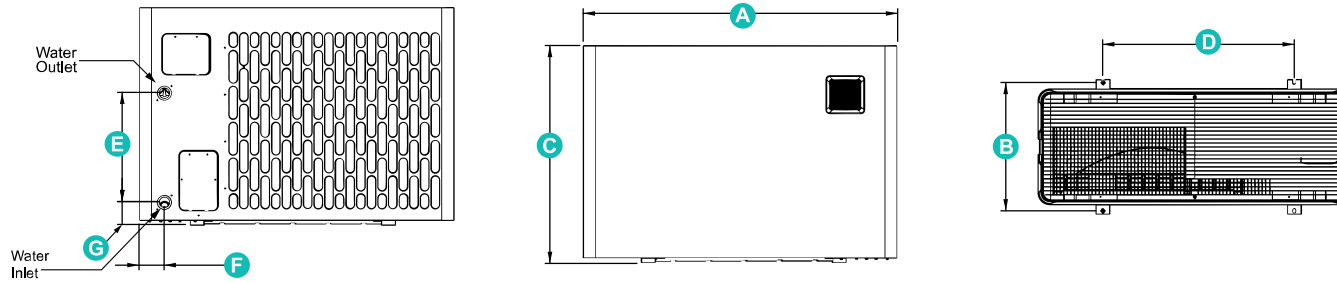

The unique design provides vertical air discharge from the top and bottom of the heat pump, delivering better airflow, higher efficiencies, and space saving installation options.

- Modern Metal Cabinet: durable against harsh weather conditions.
- Intelligent Controller: 4 smart operating modes
- C.O.P of up to 16.5
- Top & bottom air discharge
- Latest DC full inverter technology including compressor, fans & control
- Wi-Fi Control: control your pool heater anywhere, anytime.

Performance		Heating	Heating	Cooling
		Winter	Summer	Summer
Ambient Air Temp.	°C	15	27	35
Entering Water Temp.	°C	26	26	30
Heating/Cooling Capacity	kW	4.2~19.9	5.6~25.0	11.7
Consumed Power	kW	0.53~3.83	0.34~3.38	3.1
C.O.P.		8.0~5.2	16.5~7.4	3.74
Power Supply		220-240/1/50		
Air Flow	m ³ /h	3000-4500		
Compressor	Type		Brand	No.
		Rotary	Panasonic	1
Heat Exchanger	Material		Type	Spiral (Twisted)
		Titanium	Tube in shell	Yes
Fan	No.	Power Input	Speed	Direction
	1	60 W	400-800 RPM	Horizontal
Operating Air Temp.	°C	-15 to 43		
Max. Rated Input Power	kW	4.80		
*Running Current at 100%	A	15.57		
Refrigerant		R32		
Casing Type		Matte-finished sheet metal		
Connection Type		Hardwired		
Defrost		Auto Defrost (Reverse Cycle)		
Moisture Resistance		IPX4		
Noise (1M)	dB(A)	44-53		
Noise (10M)		16-25		
Water Connection	mm	40		
Water Flow Volume	L/min	172		
Water Pressure Drop (max)	kPa	10.5		
Net Weight	kg	140		
Net Dimensions (LxWxH)	mm	1330 x 548 x 930		

*Running current does not include load of circulation pump.

Unit: mm	A (L)	B (W)	C (H)	D	E	F	G
	1330	548	930	810	466	106	98

PERFORMANCE CURVES